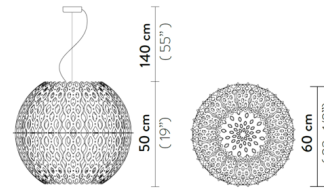

### Description

Charlotte Globe Pendant springs from the world of illusions, the challenge of transforming a two-dimensional element into multiplying endless volumes. A light reminiscent of waves chasing each other and the transparency of the moment when they thin out, and dematerialise, returning as infinite drops of light. Charlotte Globe features Slamp's patented material Lentiflex in White. Canopy: 4.75 inch. CE listed.

### Specifications

COLOR	White
BODY FINISH	White
WATTAGE	48W
DIMMER	Standard 120V
DIMENSIONS	23.5"W x 19"H
BULB NOT INCLUDED	4 x A19/Medium (E26)/12W/120V LED
COUNTRY OF ORIGIN	Italy

### Technical Information

PRODUCT DIMENSIONS	Cord Length: 55"
--------------------	------------------

Shown in white / white

CHARLOTTE GLOBE  
Ø 12 cm x h. 3,2 cm (Ø 4-3/4" x h. 1-1/4")

CLICK TO VIEW PRODUCT