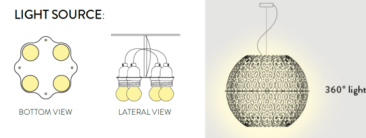

### Description

Charlotte Globe Pendant springs from the world of illusions, the challenge of transforming a two-dimensional element into multiplying endless volumes. A light reminiscent of waves chasing each other and the transparency of the moment when they thin out, and dematerialise, returning as infinite drops of light. Charlotte Globe features Slamp's patented material Lentiflex in White. Canopy: 4.75 inch. CE listed.

### Technical Information

PRODUCT DIMENSIONS	Cord Length: 55"
--------------------	------------------

Shown in white / white

CHARLOTTE GLOBE  
Ø 12 cm x h. 3,2 cm (Ø 4-3/4" x h. 1-1/4")

CLICK TO VIEW PRODUCT