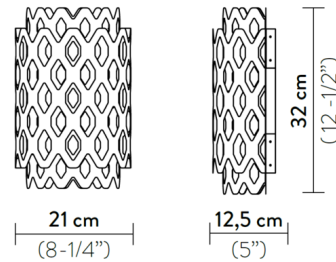

## Charlotte Wall Sconce

By Slamp

### Description

Charlotte Wall Sconce springs from the world of illusions, the challenge of transforming a two-dimensional element into multiplying endless volumes. A light reminiscent of waves chasing each other and the transparency of the moment when they thin out, and dematerialise, returning as infinite drops of light. Charlotte Globe features Slamp's patented material Lentiflex in White. CE listed.

### Specifications

COLOR	White
BODY FINISH	White
WATTAGE	12W
DIMMER	Standard 120V
DIMENSIONS	8.25"W x 12.5"H x 5"D
BULB NOT INCLUDED	1 x A19/Medium (E26)/12W/120V Incandescent
COUNTRY OF ORIGIN	Italy

CLICK TO VIEW PRODUCT