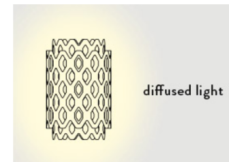

## Charlotte Wall Sconce

By Slamp

### Description

Charlotte Wall Sconce springs from the world of illusions, the challenge of transforming a two-dimensional element into multiplying endless volumes. A light reminiscent of waves chasing each other and the transparency of the moment when they thin out, and dematerialise, returning as infinite drops of light. Charlotte Globe features Slamp's patented material Lentiflex in White. CE listed.

Shown in white / white