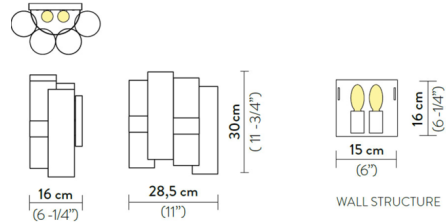

### Specifications

COLOR	Gradient
BODY FINISH	N/A
WATTAGE	12W
DIMMER	Standard 120V
DIMENSIONS	11"W x 11.75"H x 6.25"D
BULB NOT INCLUDED	2 x B10/Candelabra (E12)/6W/120V LED
COUNTRY OF ORIGIN	Italy

### Technical Information

PRODUCT DIMENSIONS	Backplate: 6" x 6.25"
--------------------	-----------------------

CLICK TO VIEW PRODUCT

Notes: