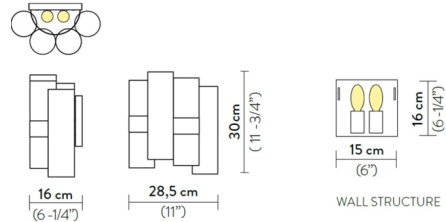

### Specifications

COLOR . . . . . Gold Fume  
BODY FINISH . . . . . N/A  
WATTAGE . . . . . 12W  
DIMMER . . . . . Standard 120V  
DIMENSIONS . . . . . 11"W x 11.75"H x 6.25"D  
BULB NOT INCLUDED . . . . . 2 x B10/Candelabra (E12)/6W/120V LED  
COUNTRY OF ORIGIN . . . . . Italy