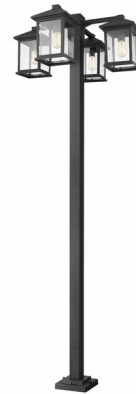

Lightology

lightology.com
866-954-4489
05-24-26

Project: _____

Company: _____

Location: _____ Fixture Type: _____

SPEC #: **ZLT829491**

Approved On: _____ Approved By: _____

Portland Multi-Light Outdoor Post Light with Square Post By Z-Lite

Description

Portland Outdoor Multi-Light Post Light with Square Post/Stepped Base is a sleek transitional piece, perfect in any exterior space.

Shown in black / clear beveled

Specifications

COLOR	Clear Beveled
BODY FINISH	Black
WATTAGE	400W
DIMMER	Standard 120V
DIMENSIONS	30.25"W x 99"H x 30.25"D
BULB NOT INCLUDED	4 x A19/Medium (E26)/100W/120V Incandescent
OTHER BULB OPTIONS	4 x A19/Medium (E26)/120V LED 4 x Edison ST-Shape/Medium (E26)/120V LED
COUNTRY OF ORIGIN	China