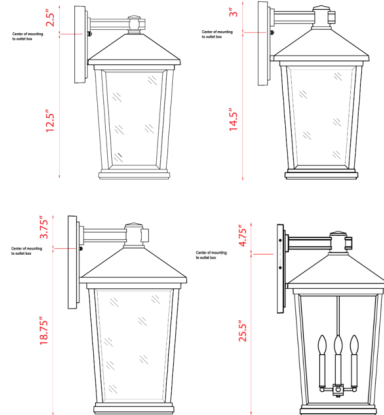

## Beacon Outdoor Wall Light By Z-Lite

### Description

The classic silhouette of this Beacon Outdoor Wall Light adds charm to any modern outdoor space. Add structure and style with clean lines in a warm hue.

Shown in oil rubbed bronze / clear beveled

### Specifications

COLOR . . . . . Clear Beveled  
BODY FINISH . . . . . Oil Rubbed Bronze  
WATTAGE . . . . . 18W  
DIMMER . . . . . Standard 120V  
DIMENSIONS . . . . . 9.5"W x 17.75"H x 11"D  
BULB NOT INCLUDED . . . . . 2 x B10/Candelabra (E12)/9W/120V LED  
OTHER BULB OPTIONS . . . . . 2 x B10/Candelabra (E12)/60W/120V Incandescent  
COUNTRY OF ORIGIN . . . . . China