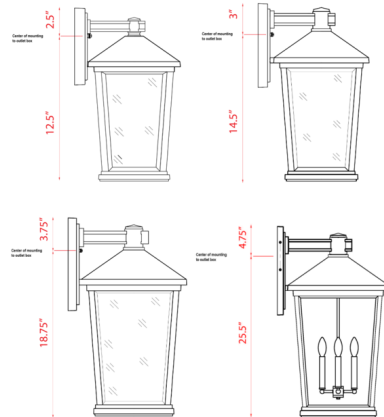

Lightology

lightology.com
866-954-4489
05-25-26

Project: _____

Company: _____

Location: _____ Fixture Type: _____

SPEC #: **ZLT829515**

Approved On: _____ Approved By: _____

Beacon Outdoor Wall Light By Z-Lite

Description

The classic silhouette of this Beacon Outdoor Wall Light adds charm to any modern outdoor space. Add structure and style with clean lines in a warm hue.

Shown in oil rubbed bronze / clear beveled

Specifications

| | |
|--------------------|------------------------------------------------|
| COLOR | Clear Beveled |
| BODY FINISH | Oil Rubbed Bronze |
| WATTAGE | 18W |
| DIMMER | Standard 120V |
| DIMENSIONS | 8"W x 15"H x 9.25"D |
| BULB NOT INCLUDED | 2 x B10/Candelabra (E12)/9W/120V LED |
| OTHER BULB OPTIONS | 2 x B10/Candelabra (E12)/60W/120V Incandescent |
| COUNTRY OF ORIGIN | China |