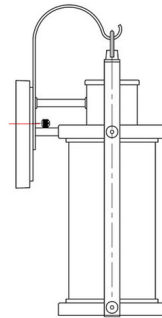

7.5" / 9.5" / 11.75" / 15"

15.75"
19.5"
24.75"
32"

6" / 7.5" / 9.25" / 12"

Specifications

COLOR	Clear Seedy
BODY FINISH	Black
WATTAGE	9W
DIMMER	Standard 120V
DIMENSIONS	6"W x 15.75"H x 7.5"D
BULB NOT INCLUDED	1 x T10/Medium (E26)/9W/120V LED
COUNTRY OF ORIGIN	China