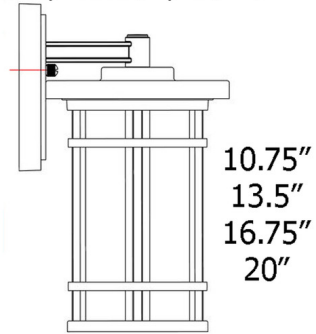

Shown in black / clear seedy

6.75" / 9" / 11.25" / 13.75"

6" / 8" / 10" / 12"

Specifications

COLOR	Clear Seedy
BODY FINISH	Black
WATTAGE	60W
DIMMER	Standard 120V
DIMENSIONS	6"W x 10.75"H x 6.75"D
BULB NOT INCLUDED	1 x T10/Medium (E26)/60W/120V Incandescent
OTHER BULB OPTIONS	1 x T10/Medium (E26)/120V LED
COUNTRY OF ORIGIN	China