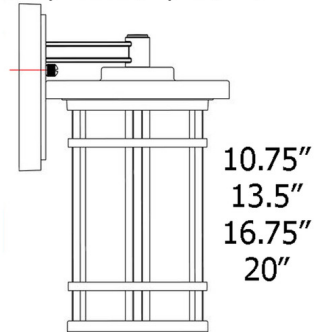

Shown in black / clear seedy

6.75" / 9" / 11.25" / 13.75"

10.75"
13.5"
16.75"
20"

6" / 8" / 10" / 12"

Specifications

COLOR	Clear Seedy
BODY FINISH	Black
WATTAGE	60W
DIMMER	Standard 120V
DIMENSIONS	6"W x 10.75"H x 6.75"D
BULB NOT INCLUDED	1 x T10/Medium (E26)/60W/120V Incandescent
OTHER BULB OPTIONS	1 x T10/Medium (E26)/120V LED
COUNTRY OF ORIGIN	China