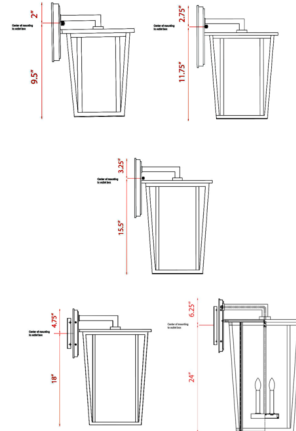

### Description

Round out a redo in a front or back yard with this Seoul Outdoor Wall Light. Also great for a gazebo, its geometric silhouette and rectangular mounting plate create an enticing visual effect.

### Specifications

COLOR . . . . .	Clear
BODY FINISH . . . . .	Black
WATTAGE . . . . .	10W
DIMMER . . . . .	Standard 120V
DIMENSIONS . . . . .	11.25"W x 18.75"H x 12.5"D
BULB NOT INCLUDED . . . . .	2 x B10/Candelabra (E12)/5W/120V LED
COUNTRY OF ORIGIN . . . . .	China