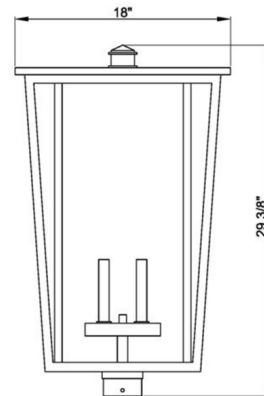

## Seoul Outdoor Post Light with Square Fitter By Z-Lite

### Description

The Seoul Outdoor Post Light has a clean simple look, perfect for any exterior space. Glass is complemented by a matching frame. Note: Required post for square fitter sold separately. Note: Not all options are available.

### Specifications

COLOR	Clear
BODY FINISH	Black
WATTAGE	18W
DIMMER	Standard 120V
DIMENSIONS	11.25"W x 18.25"H
BULB NOT INCLUDED	2 x B10/Candelabra (E12)/9W/120V LED
OTHER BULB OPTIONS	2 x B10/Candelabra (E12)/60W/120V Incandescent
COUNTRY OF ORIGIN	China