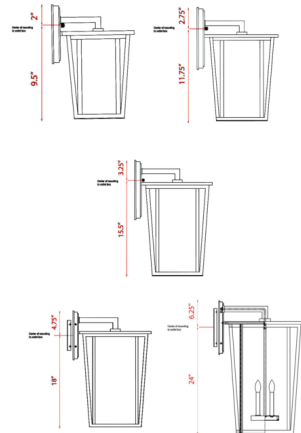

Description

Round out a redo in a front or back yard with this Seoul Outdoor Wall Light. Also great for a gazebo, its geometric silhouette and rectangular mounting plate create an enticing visual effect.

Note: Not all options are available.

Shown in black / clear

Specifications

COLOR	Clear
BODY FINISH	Black
WATTAGE	9W
DIMMER	Standard 120V
DIMENSIONS	7.25"W x 11.5"H x 8.25"D
BULB NOT INCLUDED	1 x A19/Medium (E26)/9W/120V LED
COUNTRY OF ORIGIN	China