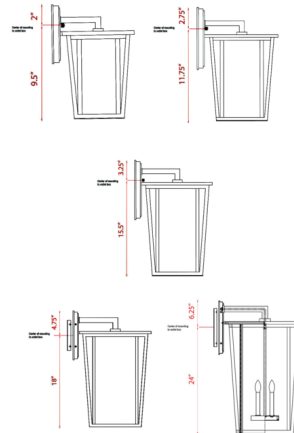

### Description

Round out a redo in a front or back yard with this Seoul Outdoor Wall Light. Also great for a gazebo, its geometric silhouette and rectangular mounting plate create an enticing visual effect.

### Specifications

COLOR	Clear
BODY FINISH	Oil Rubbed Bronze
WATTAGE	9W
DIMMER	Standard 120V
DIMENSIONS	7.25"W x 11.5"H x 8.25"D
BULB NOT INCLUDED	1 x A19/Medium (E26)/9W/120V LED
COUNTRY OF ORIGIN	China