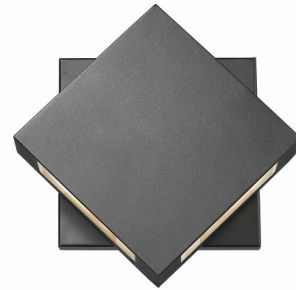

Lightology

lightology.com
866-954-4489
04-25-26

Project: _____

Company: _____

Location: _____ Fixture Type: _____

SPEC #: **ZLT829638**

Approved On: _____ Approved By: _____

Quadrate Dual Outdoor Wall Light By Z-Lite

Description

Quadrate Dual Outdoor Wall Light is a sleek decorative piece that has a diffuser on either side and can direct light where you want it. Available in Black or Silver finishes in two sizes. ADA compliant. Wet location rated. ETL listed.

Shown in black

Specifications

COLOR	N/A
BODY FINISH	Black
WATTAGE	16W
DIMMER	Dimmable
DIMENSIONS	9.25"W x 9.25"H x 2.5"D
BULB INCLUDED	2 x JCD/G9/8W/120V LED
COUNTRY OF ORIGIN	China

Technical Information