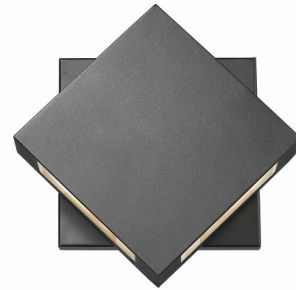

## Quadrate Dual Outdoor Wall Light By Z-Lite

### Description

Quadrate Dual Outdoor Wall Light is a sleek decorative piece that has a diffuser on either side and can direct light where you want it. Available in Black or Silver finishes in two sizes. ADA compliant. Wet location rated. ETL listed.