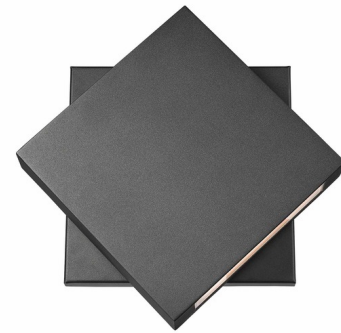

Lightology

lightology.com
866-954-4489
05-18-26

Project: _____

Company: _____

Location: _____ Fixture Type: _____

SPEC #: **ZLT829640**

Approved On: _____ Approved By: _____

Quadrate Outdoor Wall Light By Z-Lite

Description

Quadrate Outdoor Wall Light is a sleek decorative piece that has a single diffuser and can direct light where you want it. Available in Black or Silver finishes with 8 and 10 watt options. ADA compliant. Wet location rated. ETL listed.

Shown in black

Specifications

COLOR N/A
BODY FINISH Black
WATTAGE 10W
DIMMER Dimmable
DIMENSIONS 11.25"W x 11.25"H x 2.5"D
BULB INCLUDED 1 x JCD/G9/10W/120V LED
COUNTRY OF ORIGIN China

Technical Information