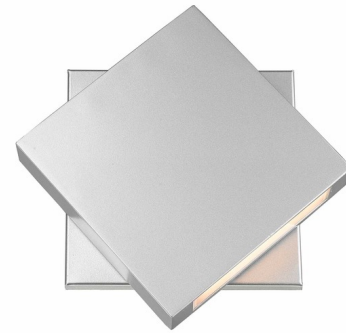

Lightology

lightology.com
866-954-4489
07-07-26

Project: _____

Company: _____

Location: _____ Fixture Type: _____

SPEC #: **ZLT829643**

Approved On: _____ Approved By: _____

Quadrate Outdoor Wall Light By Z-Lite

Description

Quadrate Outdoor Wall Light is a sleek decorative piece that has a single diffuser and can direct light where you want it. Available in Black or Silver finishes with 8 and 10 watt options. ADA compliant. Wet location rated. ETL listed.

Shown in silver

Specifications

COLOR N/A
BODY FINISH Silver
WATTAGE 8W
DIMMER Dimmable
DIMENSIONS 9.25"W x 9.25"H x 2.5"D
BULB INCLUDED 1 x JCD/G9/8W/120V LED
COUNTRY OF ORIGIN China

Technical Information