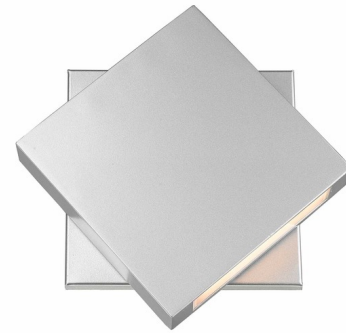

## Quadrate Outdoor Wall Light By Z-Lite

### Description

Quadrate Outdoor Wall Light is a sleek decorative piece that has a single diffuser and can direct light where you want it. Available in Black or Silver finishes with 8 and 10 watt options. ADA compliant. Wet location rated. ETL listed.

### Specifications

COLOR	N/A
BODY FINISH	Silver
WATTAGE	8W
DIMMER	Dimmable
DIMENSIONS	9.25"W x 9.25"H x 2.5"D
BULB INCLUDED	1 x JCD/G9/8W/120V LED
COUNTRY OF ORIGIN	China