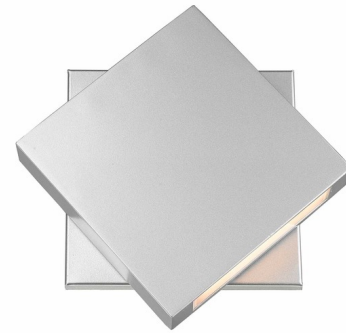

Lightology

lightology.com
866-954-4489
04-06-26

Project: _____

Company: _____

Location: _____ Fixture Type: _____

SPEC #: **ZLT829643**

Approved On: _____ Approved By: _____

Quadrate Outdoor Wall Light By Z-Lite

Description

Quadrate Outdoor Wall Light is a sleek decorative piece that has a single diffuser and can direct light where you want it. Available in Black or Silver finishes with 8 and 10 watt options. ADA compliant. Wet location rated. ETL listed.

Shown in silver

Specifications

COLOR N/A
BODY FINISH Silver
WATTAGE 8W
DIMMER Dimmable
DIMENSIONS 9.25"W x 9.25"H x 2.5"D
BULB INCLUDED 1 x JCD/G9/8W/120V LED
COUNTRY OF ORIGIN China

Technical Information