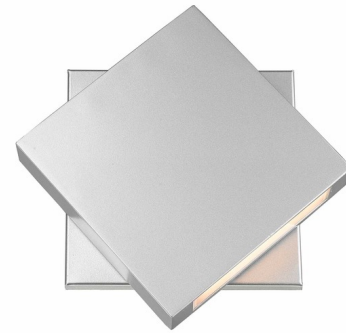

Lightology

lightology.com
866-954-4489
05-21-26

Project: _____

Company: _____

Location: _____ Fixture Type: _____

SPEC #: **ZLT829643**

Approved On: _____ Approved By: _____

Quadrate Outdoor Wall Light By Z-Lite

Description

Quadrate Outdoor Wall Light is a sleek decorative piece that has a single diffuser and can direct light where you want it. Available in Black or Silver finishes with 8 and 10 watt options. ADA compliant. Wet location rated. ETL listed.

Shown in silver

Specifications

COLOR N/A
BODY FINISH Silver
WATTAGE 8W
DIMMER Dimmable
DIMENSIONS 9.25"W x 9.25"H x 2.5"D
BULB INCLUDED 1 x JCD/G9/8W/120V LED
COUNTRY OF ORIGIN China

Technical Information