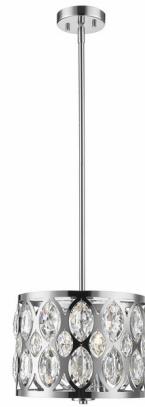

# Lightology

lightology.com  
866-954-4489  
07-01-26

Project: \_\_\_\_\_

Company: \_\_\_\_\_

Location: \_\_\_\_\_ Fixture Type: \_\_\_\_\_

SPEC #: **ZLT829683**

Approved On: \_\_\_\_\_ Approved By: \_\_\_\_\_

## Dealey Chandelier By Z-Lite

### Description

Dealey Chandelier is a shimmering contemporary piece, perfect in any room of your home. Features Clear glass surrounded by a cut-out frame.

Shown in chrome / clear

### Specifications

COLOR . . . . . Clear  
BODY FINISH . . . . . Chrome  
WATTAGE . . . . . 180W  
DIMMER . . . . . Standard 120V  
DIMENSIONS . . . . . 12"W x 9"H  
BULB NOT INCLUDED . . . . . 3 x B10/Candelabra (E12)/60W/120V Incandescent  
OTHER BULB OPTIONS . . . . . 3 x B10/Candelabra (E12)/120V LED  
COUNTRY OF ORIGIN . . . . . China