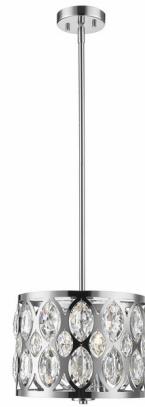

Lightology

lightology.com
866-954-4489
04-25-26

Project: _____

Company: _____

Location: _____ Fixture Type: _____

SPEC #: **ZLT829683**

Approved On: _____ Approved By: _____

Dealey Chandelier By Z-Lite

Description

Dealey Chandelier is a shimmering contemporary piece, perfect in any room of your home. Features Clear glass surrounded by a cut-out frame.

Shown in chrome / clear

Specifications

COLOR Clear
BODY FINISH Chrome
WATTAGE 180W
DIMMER Standard 120V
DIMENSIONS 12"W x 9"H
BULB NOT INCLUDED 3 x B10/Candelabra (E12)/60W/120V Incandescent
OTHER BULB OPTIONS 3 x B10/Candelabra (E12)/120V LED
COUNTRY OF ORIGIN China

Technical Information

PRODUCT DIMENSIONS Downrods: 5 - 12", 1 - 6", and 1 - 3" included.

CLICK TO VIEW PRODUCT

Notes: