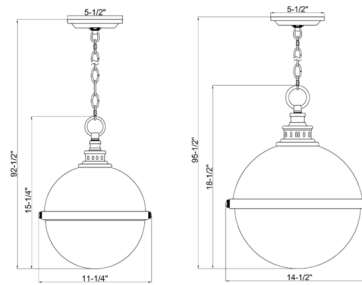

Description

Retro influences shine through in this restoration style Peyton pendant, designed with an elegant and eye-catching globe shape lantern. The moon shape lantern offers extra dimension with its iron dome cover detailed with petite decorative rivets along the band that create a vintage-inspired industrial feel.

Shown in antique nickel / opal

Specifications

COLOR	Opal
BODY FINISH	Antique Nickel
WATTAGE	18W
DIMMER	Standard 120V
DIMENSIONS	11.25"W x 15"H
BULB NOT INCLUDED	2 x A19/Medium (E26)/9W/120V LED
COUNTRY OF ORIGIN	China