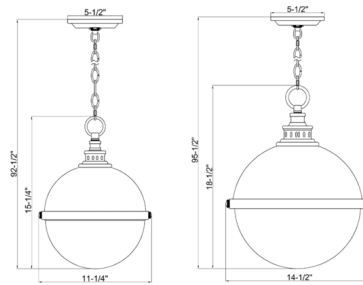

Description

Retro influences shine through in this restoration style Peyton pendant, designed with an elegant and eye-catching globe shape lantern. The moon shape lantern offers extra dimension with its iron dome cover detailed with petite decorative rivets along the band that create a vintage-inspired industrial feel.

Shown in antique nickel / opal

Specifications

COLOR	Opal
BODY FINISH	Antique Nickel
WATTAGE	18W
DIMMER	Standard 120V
DIMENSIONS	11.25"W x 15"H
BULB NOT INCLUDED	2 x A19/Medium (E26)/9W/120V LED
COUNTRY OF ORIGIN	China