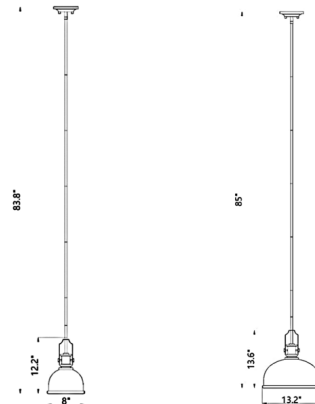

By Z-Lite

Description

The Melange Pendant is a sleek industrial piece, perfect in any room of your home.

Shown in brushed nickel / brushed nickel

Specifications

COLOR Brushed Nickel
BODY FINISH Brushed Nickel
WATTAGE 17W
DIMMER Standard 120V
DIMENSIONS 8"W x 11.75"H x 8"D
BULB NOT INCLUDED 1 x A19/Medium (E26)/17W/120V LED
COUNTRY OF ORIGIN China

Technical Information

PRODUCT DIMENSIONS Downrods Included: 1-3", 1-6", and 5-12" Stems

CLICK TO VIEW PRODUCT

Notes: