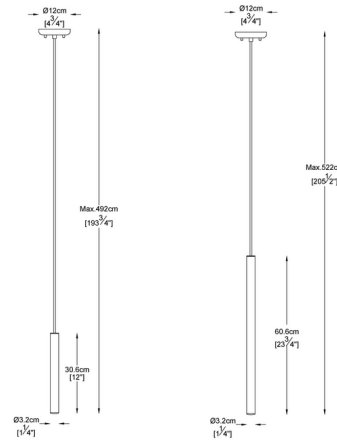

Specifications

COLOR	N/A
BODY FINISH	Pearl Black
WATTAGE	5W
DIMMER	Low Voltage Electronic
DIMENSIONS	4.75"W x 12"H
INTEGRATED LED MODULE	1 x LED/5W/120V LED
COUNTRY OF ORIGIN	China

Technical Information

PRODUCT DIMENSIONS	Canopy: 4.75" Dia.
COLOR RENDERING	80 CRI
LAMP COLOR	3000K
LUMENS/WATT	48.00
LUMINOUS FLUX	240 lumens

Shown in pearl black

CLICK TO VIEW PRODUCT

Notes: