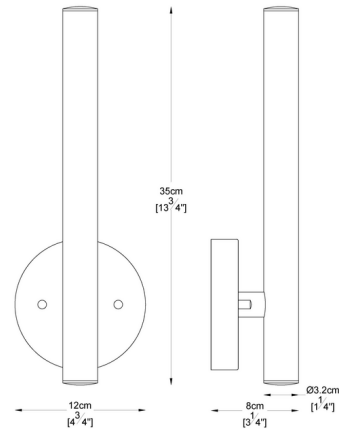

### Specifications

COLOR	N/A
BODY FINISH	Brushed Nickel
WATTAGE	10W
DIMMER	Low Voltage Electronic
DIMENSIONS	4.75"W x 13.75"H x 3.25"D
INTEGRATED LED MODULE	2 x LED/5W/120V LED
COUNTRY OF ORIGIN	China

### Technical Information

PRODUCT DIMENSIONS	Backplate: 4.75" diameter
COLOR RENDERING	80 CRI
LAMP COLOR	3000K
LUMENS/WATT	100.00
LUMINOUS FLUX	500 lumens

Shown in brushed nickel

CLICK TO VIEW PRODUCT

Notes: