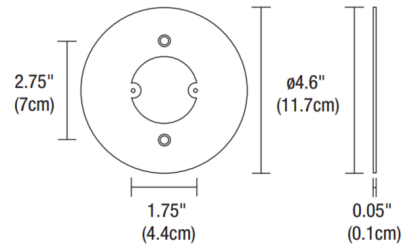

Description

The Remodel Plaster Plate Cover mounts to an existing standard 4 inch square junction box and round plaster ring.

Shown in white

Specifications

COLOR	N/A
BODY FINISH	White
WATTAGE	N/A
DIMMER	N/A
DIMENSIONS	4.6"W x 0.5"D
BULB	N/A