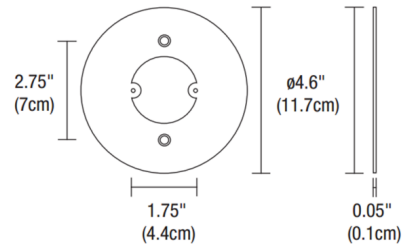

Description

The Remodel Plaster Plate Cover mounts to an existing standard 4 inch square junction box and round plaster ring.

Shown in white

Specifications

COLOR	N/A
BODY FINISH	White
WATTAGE	N/A
DIMMER	N/A
DIMENSIONS	4.6"W x 0.5"D
BULB	N/A