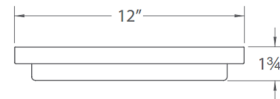

### Description

The Metro Ceiling Light Fixture is constructed of aluminum with a translucent acrylic diffuser. Suitable for damp locations. Input: 120-277V. Dimmable 100 to 10 percent using an electronic low voltage dimmer or 100 to 5 percent with a TRIAC dimmer, sold separately. NOTE: Brushed Nickel 18 inch 3000K no longer available.

### Specifications

COLOR	White
BODY FINISH	Brushed Nickel
WATTAGE	24W
DIMMER	Low Voltage Electronic
DIMENSIONS	12"W x 1.75"H x 12"D
INTEGRATED LED MODULE	1 x LED/24W/120V LED
COUNTRY OF ORIGIN	China