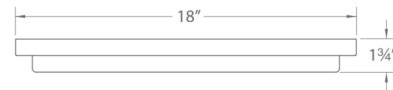

### Description

The Metro Ceiling Light Fixture is constructed of aluminum with a translucent acrylic diffuser. Suitable for damp locations. Input: 120-277V. Dimmable 100 to 10 percent using an electronic low voltage dimmer or 100 to 5 percent with a TRIAC dimmer, sold separately. NOTE: Brushed Nickel 18 inch 3000K no longer available.

### Specifications

COLOR	White
BODY FINISH	Brushed Nickel
WATTAGE	24W
DIMMER	Low Voltage Electronic
DIMENSIONS	12"W x 1.75"H x 12"D
INTEGRATED LED MODULE	1 x LED/24W/120V LED
COUNTRY OF ORIGIN	China