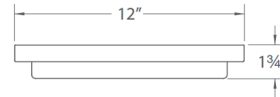

### Description

The Metro Ceiling Light Fixture is constructed of aluminum with a translucent acrylic diffuser. Suitable for damp locations. Input: 120-277V. Dimmable 100 to 10 percent using an electronic low voltage dimmer or 100 to 5 percent with a TRIAC dimmer, sold separately. NOTE: Brushed Nickel 18 inch 3000K no longer available.

### Specifications

COLOR	White
BODY FINISH	Brushed Nickel
WATTAGE	24W
DIMMER	Low Voltage Electronic
DIMENSIONS	12"W x 1.75"H x 12"D
INTEGRATED LED MODULE	1 x LED/24W/120V LED
COUNTRY OF ORIGIN	China