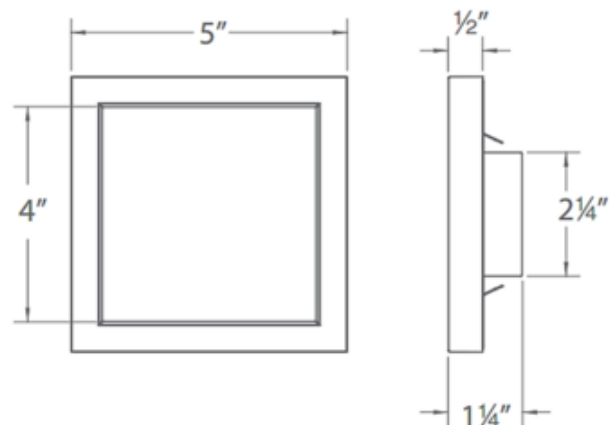

Technical Information

LUMINOUS FLUX	1030 lumens
LUMENS/WATT	85.83
LAMP COLOR	3000K
COLOR RENDERING	90 CRI

SPEC #

WAC830020