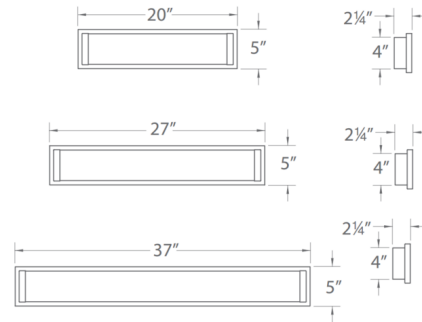

Lightology

lightology.com
866-954-4489
06-04-26

Project: _____

Company: _____

Location: _____ Fixture Type: _____

SPEC #: **WAC830025**

Approved On: _____ Approved By: _____

Metro Wall Light

By WAC Lighting

Description

The Metro Wall Light is constructed of aluminum with a translucent acrylic diffuser delivering soft illumination. Input: 120-277V. Dimmable 100 to 10 percent using an electronic low voltage dimmer or 100 to 5 percent with a TRIAC dimmer, sold separately. NOTE: LIMITED SIZES AVAILABLE.

Specifications

COLOR	White
BODY FINISH	Brushed Nickel
WATTAGE	16W
DIMMER	Low Voltage Electronic
DIMENSIONS	20"W x 5"H x 4"D
INTEGRATED LED MODULE	1 x LED/16W/120V LED
COUNTRY OF ORIGIN	China

Technical Information

LAMP LIFE	50000 hours
COLOR RENDERING	90 CRI
LAMP COLOR	3000K
LUMENS/WATT	78.13
LUMINOUS FLUX	1250 lumens

Shown in brushed nickel / white

CLICK TO VIEW PRODUCT

Notes: