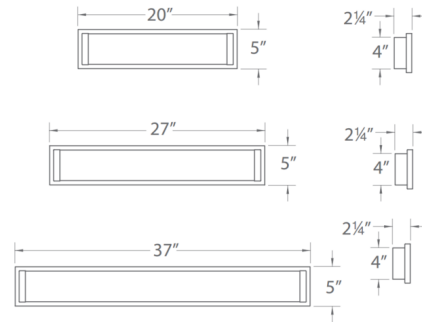

Lightology

lightology.com
866-954-4489
05-24-26

Project: _____
Company: _____
Location: _____ Fixture Type: _____
SPEC #: **WAC830029**
Approved On: _____ Approved By: _____

Metro Wall Light

By WAC Lighting

Description

The Metro Wall Light is constructed of aluminum with a translucent acrylic diffuser delivering soft illumination. Input: 120-277V. Dimmable 100 to 10 percent using an electronic low voltage dimmer or 100 to 5 percent with a TRIAC dimmer, sold separately. NOTE: LIMITED SIZES AVAILABLE.

Specifications

COLOR	White
BODY FINISH	Brushed Nickel
WATTAGE	20W
DIMMER	Low Voltage Electronic
DIMENSIONS	27"W x 5"H x 4"D
INTEGRATED LED MODULE	1 x LED/20W/120V LED
COUNTRY OF ORIGIN	China

Technical Information

LAMP LIFE	50000 hours
COLOR RENDERING	90 CRI
LAMP COLOR	3000K
LUMENS/WATT	81.25
LUMINOUS FLUX	1625 lumens

Shown in brushed nickel / white

CLICK TO VIEW PRODUCT

Notes: