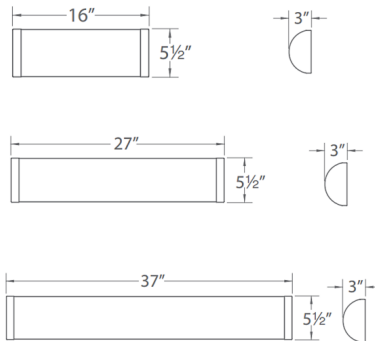

Lightology

lightology.com
866-954-4489
04-25-26

Project: _____

Company: _____

Location: _____ Fixture Type: _____

SPEC #: **WAC830037**

Approved On: _____ Approved By: _____

Fuse Wall / Ceiling Light

By WAC Lighting

Description

The Fuse Wall or Ceiling Light features a sleek style with plated aluminum finish end caps and a translucent acrylic diffuser. Fuse can be mounted on wall or ceiling. 3000K color temperature. Input: 120-277V. Dimmable 100 to 10 percent using an electronic low voltage or 100 to 5 percent using a TRIAC dimmer, sold separately.

Specifications

COLOR	White
BODY FINISH	Brushed Nickel
WATTAGE	16W
DIMMER	Low Voltage Electronic
DIMENSIONS	16"W x 5.5"H x 3"D
INTEGRATED LED MODULE	1 x LED/16W/120V LED
COUNTRY OF ORIGIN	China

Technical Information

LAMP LIFE	50000 hours
COLOR RENDERING	90 CRI
LAMP COLOR	3000K
LUMENS/WATT	56.25
LUMINOUS FLUX	900 lumens

Shown in brushed nickel / white

CLICK TO VIEW PRODUCT

Notes: