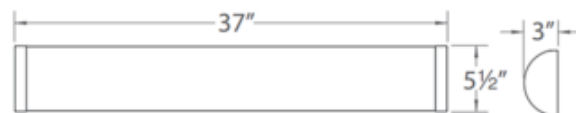

COMPANY	PROJECT	FIXTURE TYPE	APPROVED BY	DATE