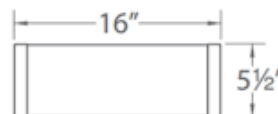

COMPANY	PROJECT	FIXTURE TYPE	APPROVED BY	DATE