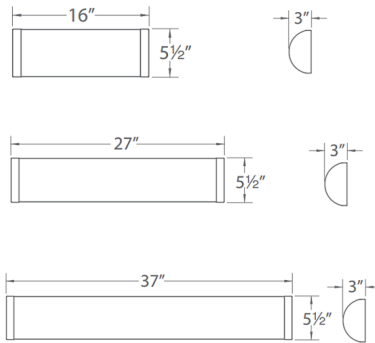

Lightology

lightology.com
866-954-4489
06-14-26

Project: _____

Company: _____

Location: _____ Fixture Type: _____

SPEC #: **WAC830037**

Approved On: _____ Approved By: _____

Fuse Wall / Ceiling Light

By WAC Lighting

Description

The Fuse Wall or Ceiling Light features a sleek style with plated aluminum finish end caps and a translucent acrylic diffuser. Fuse can be mounted on wall or ceiling. 3000K color temperature. Input: 120-277V. Dimmable 100 to 10 percent using an electronic low voltage or 100 to 5 percent using a TRIAC dimmer, sold separately.

Specifications

COLOR	White
BODY FINISH	Brushed Nickel
WATTAGE	16W
DIMMER	Low Voltage Electronic
DIMENSIONS	16"W x 5.5"H x 3"D
INTEGRATED LED MODULE	1 x LED/16W/120V LED
COUNTRY OF ORIGIN	China

Technical Information

LAMP LIFE	50000 hours
COLOR RENDERING	90 CRI
LAMP COLOR	3000K
LUMENS/WATT	56.25
LUMINOUS FLUX	900 lumens

Shown in brushed nickel / white

CLICK TO VIEW PRODUCT

Notes: