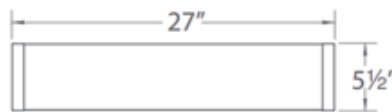

COMPANY	PROJECT	FIXTURE TYPE	APPROVED BY	DATE