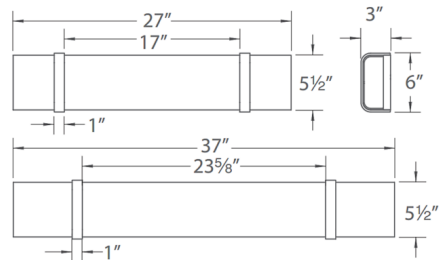

CLICK TO VIEW PRODUCT

Notes: