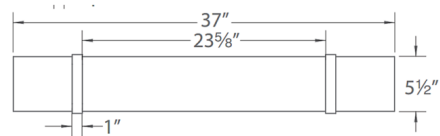

By WAC Lighting

Description

The Link Wall Light is a low-profile transitional wall light constructed of aluminum with a translucent acrylic diffuser. May be installed horizontally or vertically. Input: 120-277V. Dimmable 100 to 10 percent using an electronic low voltage dimmer or 100 to 5 percent with a TRIAC dimmer, sold separately.

Shown in brushed nickel / white

Specifications

| | |
|-----------------------|------------------------|
| COLOR | White |
| BODY FINISH | Brushed Nickel |
| WATTAGE | 28W |
| DIMMER | Low Voltage Electronic |
| DIMENSIONS | 37"W x 5.5"H x 3"D |
| INTEGRATED LED MODULE | 1 x LED/28W/120V LED |
| COUNTRY OF ORIGIN | China |