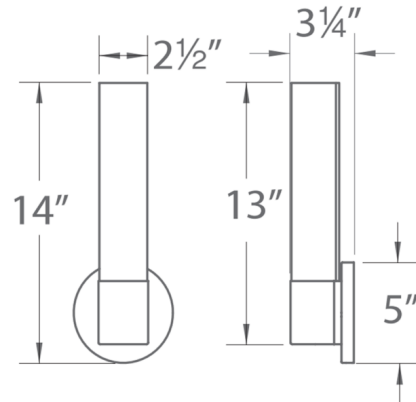

CLICK TO VIEW PRODUCT

Notes: