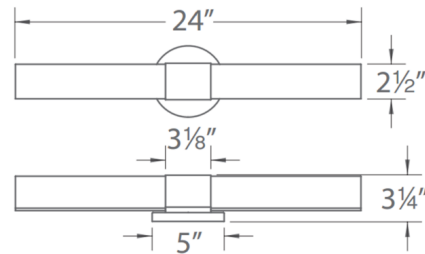

By WAC Lighting

Description

The Turbo Wall Light features a contemporary design providing soft diffused illumination through a translucent dual layer acrylic diffuser. Turbo can be mounted vertically or horizontally to accommodate a variety of applications. Input: 120-277V. Dimmable 100 to 5 percent with an electronic low voltage or TRIAC dimmer, sold separately.

Shown in brushed nickel / white

Specifications

COLOR	White
BODY FINISH	Brushed Nickel
WATTAGE	18W
DIMMER	Low Voltage Electronic
DIMENSIONS	24"W x 5"H x 3.25"D
INTEGRATED LED MODULE	1 x LED/18W/120V LED
COUNTRY OF ORIGIN	China