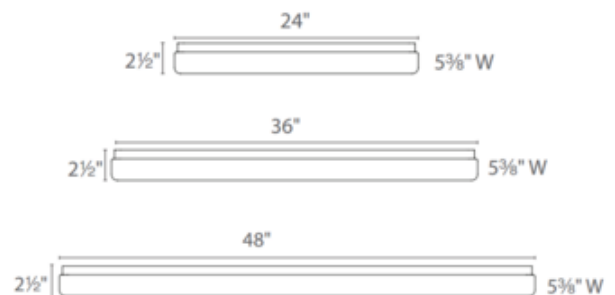

COMPANY	PROJECT	FIXTURE TYPE	APPROVED BY	DATE