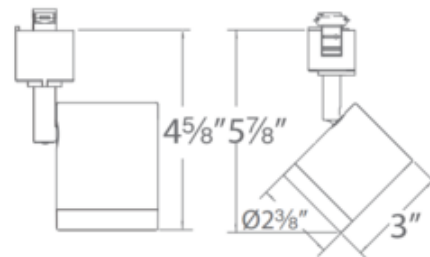

**BRAND**

WAC Lighting

**DESCRIPTION**

The Charge 120V 3-Light Track Kit includes an H-style four foot section of track, three Charge LED heads, and a floating canopy. Constructed of die-cast aluminum and a frosted TIR lens with a 45 degree beam angle. Heads feature 350 degree horizontal and 90 degree vertical aiming. Each head equivalent to a 65 watt MR16 (850 delivered lumens per head). Dimmable 100 to 10 percent using an electronic low voltage dimmer or 100 to 5 percent with a TRIAC dimmer, sold separately. Available in White, Black, Dark Bronze, and Brushed Nickel finishes. Title 24 Compliant. Energy Star rated. ETL listed.

Shown in: White / Clear

<b>SHADE COLOR</b>	Clear
<b>BODY FINISH</b>	White
<b>WATTAGE</b>	33W
<b>DIMMER</b>	Standard 120V
<b>DIMENSIONS</b>	48"W x 4.63"H x 2.38"D
<b>INTEGRATED LED MODULE</b>	
<b>LAMP</b>	3 x LED/11W/120V LED

*Technical Information*

<b>LUMINOUS FLUX</b>	2550 lumens
<b>LUMENS/WATT</b>	231.82
<b>LAMP COLOR</b>	3000K
<b>COLOR RENDERING</b>	90 CRI
<b>BEAM ANGLE</b>	45°

**SPEC #** WAC830060

*Track Pack includes*

- 4ft H Track
- Floating Canopy
- Three 8010 Charge Track Heads