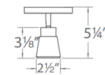

Lightology

lightology.com
866-954-4489
07-07-26

Project: _____
Company: _____
Location: _____ Fixture Type: _____
SPEC #: **WAC830062**
Approved On: _____ Approved By: _____

Solo 120V Monopoint Fixed Rail Track Light Kit By WAC Lighting

Description

The Solo Monopoint 3-Light (24 inch) or 4-Light (36 inch) Track Light Kit features individually adjustable LED heads. Constructed of die-cast aluminum with frosted lens. Features 350 degree horizontal and 90 degree vertical aiming per head. Can be wall or ceiling mounted. Dimmable with ELV and TRIAC dimmers.

Specifications

COLOR	Frosted
BODY FINISH	Brushed Nickel
WATTAGE	24W
DIMMER	Standard 120V
DIMENSIONS	24"W x 7"H x 5"D
INTEGRATED LED MODULE	3 x LED/8W/120V LED
COUNTRY OF ORIGIN	China

Technical Information

LAMP LIFE	50000 hours
BEAM ANGLE	45°
COLOR RENDERING	90 CRI
LAMP COLOR	3000K
LUMENS/WATT	300.00
LUMINOUS FLUX	2400 lumens

Shown in brushed nickel / frosted

CLICK TO VIEW PRODUCT

Notes: