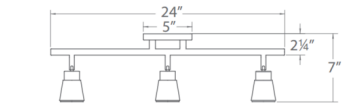

Shown in brushed nickel / frosted