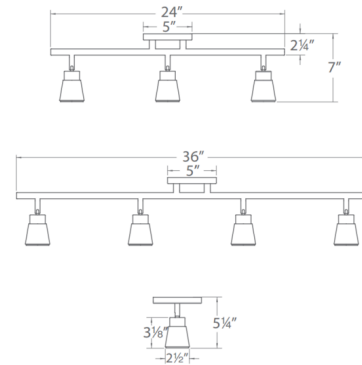

### Description

The Solo Monopoint 3-Light (24 inch) or 4-Light (36 inch) Track Light Kit features individually adjustable LED heads. Constructed of die-cast aluminum with frosted lens. Features 350 degree horizontal and 90 degree vertical aiming per head. Can be wall or ceiling mounted. Dimmable with ELV and TRIAC dimmers.

### Specifications

COLOR	Frosted
BODY FINISH	Brushed Nickel
WATTAGE	24W
DIMMER	Standard 120V
DIMENSIONS	24"W x 7"H x 5"D
INTEGRATED LED MODULE	3 x LED/8W/120V LED
COUNTRY OF ORIGIN	China

### Technical Information

LAMP LIFE	50000 hours
BEAM ANGLE	45°
COLOR RENDERING	90 CRI
LAMP COLOR	3000K
LUMENS/WATT	300.00
LUMINOUS FLUX	2400 lumens

Shown in brushed nickel / frosted

CLICK TO VIEW PRODUCT