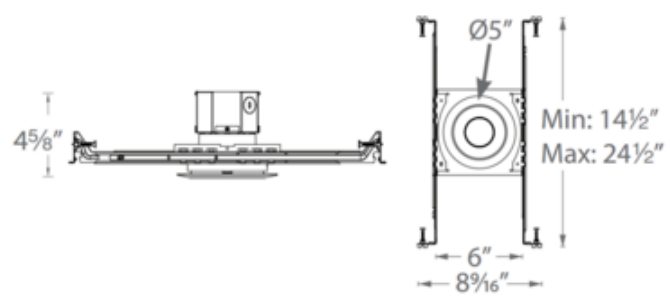

BRAND

WAC Lighting

DESCRIPTION

The Pop-In 4 Inch New Construction IC Airtight Housing with Trim. Driver and electrical wiring box directly on the back of the fixture. Equivalent to a 75 watt MR16. Ceiling cutout: 4 1/8 inch. Ceiling thickness .50 to 1.5 inch. Suitable for wet locations. Dimmable 100 to 10 percent with an electronic low voltage or 100 to 5 percent with a TRIAC dimmer, sold separately.

TRIM COLOR	N/A
BODY FINISH	White
WATTAGE	12W
DIMMER	Low Voltage Electronic
DIMENSIONS	24.5"L x 6"W x 4.63"H
INTEGRATED LED MODULE	
LAMP	1 x LED/12W/120V LED

Technical Information

LUMINOUS FLUX	1035 lumens
LUMENS/WATT	86.25
LAMP COLOR	3000K
COLOR RENDERING	90 CRI
BEAM ANGLE	45°
LAMP LIFE	50000 hours
FUNCTION	Downlight
CEILING TYPE	Drywall with Trim
HOUSING TYPE	New construction IC Airtight
HOUSING HEIGHT	5"
SPEC #	WAC830097