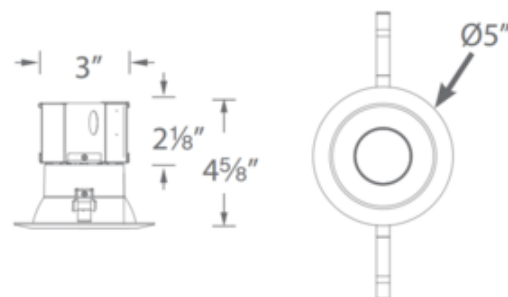

BRAND

WAC Lighting

DESCRIPTION

The Pop-In 4 Inch New Construction IC Airtight Housing with Trim. Driver and electrical wiring box directly on the back of the fixture. Equivalent to a 75 watt MR16. Ceiling cutout: 4 1/8 inch. Ceiling thickness .50 to 1.5 inch. Suitable for wet locations. Dimmable 100 to 10 percent with an electronic low voltage or 100 to 5 percent with a TRIAC dimmer, sold separately.

TRIM COLOR	N/A
BODY FINISH	White
WATTAGE	12W
DIMMER	Low Voltage Electronic
DIMENSIONS	24.5"L x 6"W x 4.63"H
INTEGRATED LED MODULE	
LAMP	1 x LED/12W/120V LED

Technical Information

LUMINOUS FLUX	1035 lumens
LUMENS/WATT	86.25
LAMP COLOR	3000K
COLOR RENDERING	90 CRI
BEAM ANGLE	45°
LAMP LIFE	50000 hours
FUNCTION	Downlight
CEILING TYPE	Drywall with Trim
HOUSING TYPE	New construction IC Airtight
HOUSING HEIGHT	5"
SPEC #	WAC830097