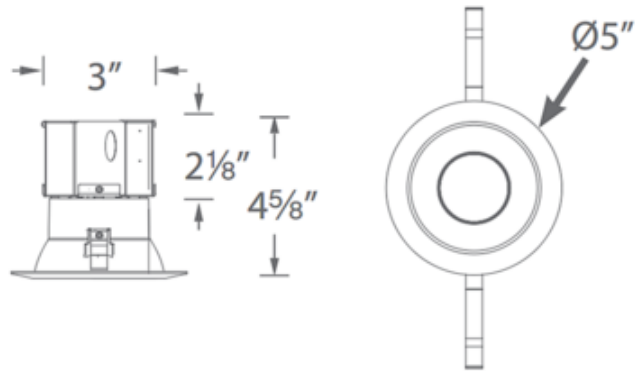

Pop-In 4IN RD Downlight / Remodel Housing

Description:

The Pop-In 4 Inch Round Remodel LED Downlight Trim is a minimum profile downlight with driver and electrical connection box attached to the fixture for easy remodel installations. IC rated. Airtight. Light output comparable to a 75 watt MR16 halogen lamp. Ceiling cutout: Remodel 4 inch and New Construction 4 1/8 inch. Dimmable with an electronic low voltage or TRIAC dimmer, sold separately. A new construction frame-in kit accessory is available, sold separately.

Shown in: White

List Price: \$59.90
 Our Price: \$29.95

Shade Color: N/A
 Body Finish: White
 Lamp: 1 x LED/12W/120V LED
 Wattage: 12W
 Dimmer: Low Voltage Electronic
 Dimensions: 4"W x 4.63"H

Technical Information

Luminous Flux: 1035 lumens
 Lumens/Watt: 86.25
 Lamp Color: 3000 K
 Color Rendering: 90 CRI
 Beam Angle: 45°
 Lamp Life: 50000 hours
 Function: Downlight
 Ceiling Type: Drywall with Trim
 Housing Type: Remodel IC
 Housing Height: 5"
 Aperture Shape: Round
 Aperture Size: 4.000"