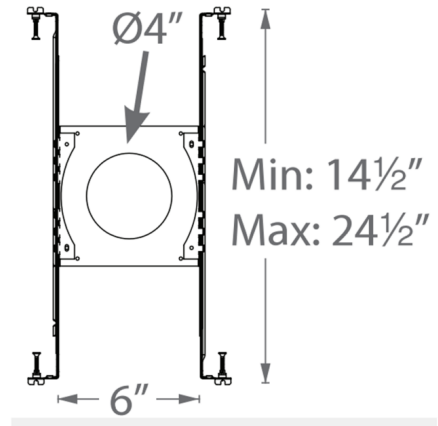

Shown in aluminum