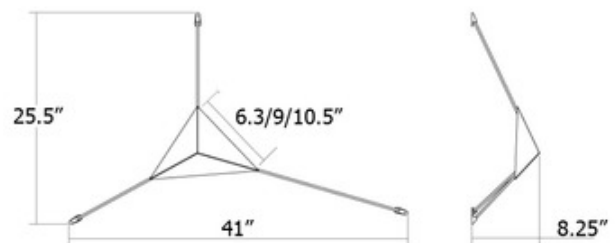

COMPANY	PROJECT	FIXTURE TYPE	APPROVED BY	DATE