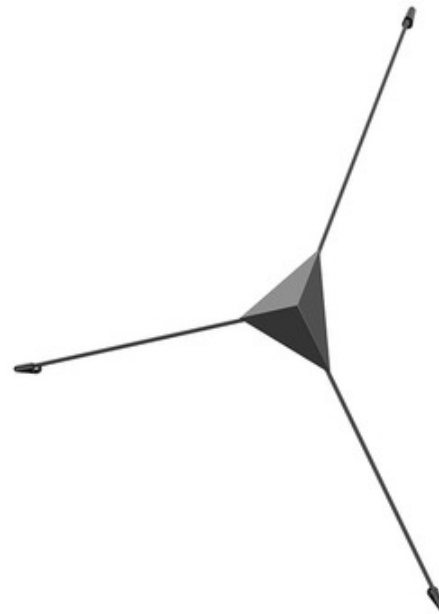

**BRAND** SONNEMAN - A Way of Light

**DESCRIPTION**

The Abstract LED Surface Mount Configuration is a sculpture of light that is reflected on a wall or ceiling from a prism-shaped reflector that hovers over the surface on thin rods extended in tension from each of the three triangular corners. Reflectors can be arranged into a unique, abstract surface sculpture of illumination. Available in Satin Black or Satin white in three sizes. Includes remote power supply. Dimmable with Low- Voltage Electronic (Trailing-Edge) or Incandescent (Leading-Edge) dimmers. Also dimmable with 0-10V type dimmers for systems consisting of 4 or more fixtures.

Shown in: Satin Black

<b>SHADE COLOR</b>	N/A
<b>BODY FINISH</b>	Satin Black
<b>WATTAGE</b>	11W
<b>DIMMER</b>	Low Voltage Electronic
<b>DIMENSIONS</b>	41"L x 6.25"W x 25.5"H
<b>INTEGRATED LED MODULE</b>	
<b>LAMP</b>	1 x LED/11W/120V LED

*Technical Information*

<b>LUMINOUS FLUX</b>	1140 lumens
<b>LUMENS/WATT</b>	103.64
<b>LAMP COLOR</b>	3000K
<b>COLOR RENDERING</b>	90 CRI

**SPEC #** SON830109

COMPANY	PROJECT	FIXTURE TYPE	APPROVED BY	DATE