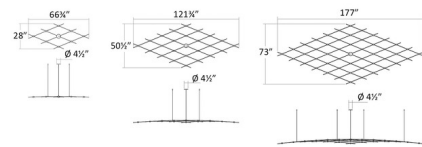

Specifications

COLOR	Clear
BODY FINISH	Satin Nickel
WATTAGE	50W
DIMMER	Low Voltage Electronic
DIMENSIONS	121.75"W x 1.5"H x 50.5"D
INTEGRATED LED MODULE	25 x LED/2W/120-277V LED