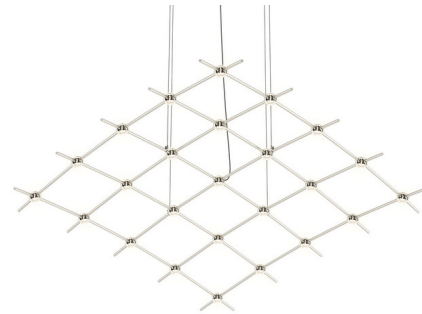

## Constellation Aquarius Pendant

By SONNEMAN - A Way of Light

### Description

The Constellation Aquarius Pendant is a stunning two-dimensional grid of LED lights connected by metal rods. It can take on a natural curve from its weight, depending on the placement of the ceiling hangers, and overall height is adjustable. Hang the Aquarius as a single suspension or use multiple to form a dazzling blanket of stars over your space. Note: 2200K color temperature available in Espresso Black finish only. Three sizes are available: 66.75 inches wide (Aquarius Minor), 121.75 inches (Aquarius Medius) and 177 inches (Aquarius Major). The LED hubs are available with clear faceted acrylic lenses or white optical acrylic lenses. 120-277V: 0-10 dimming. 120V: ELV and TRIAC. Note: The included power supply (driver) must be installed in a remote location.

Shown in satin nickel / clear

### Specifications

COLOR	Clear
BODY FINISH	Satin Nickel
WATTAGE	50W
DIMMER	Low Voltage Electronic
DIMENSIONS	121.75"W x 1.5"H x 50.5"D
INTEGRATED LED MODULE	25 x LED/2W/120-277V LED