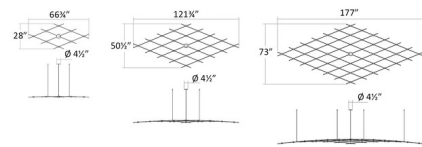

### Description

The Constellation Aquarius Pendant is a stunning two-dimensional grid of LED lights connected by metal rods. It can take on a natural curve from its weight, depending on the placement of the ceiling hangers, and overall height is adjustable. Hang the Aquarius as a single suspension or use multiple to form a dazzling blanket of stars over your space. Note: 2200K color temperature available in Espresso Black finish only. Three sizes are available: 66.75 inches wide (Aquarius Minor), 121.75 inches (Aquarius Medius) and 177 inches (Aquarius Major). The LED hubs are available with clear faceted acrylic lenses or white optical acrylic lenses. 120-277V: 0-10 dimming. 120V: ELV and TRIAC. Note: The included power supply (driver) must be installed in a remote location.

### Specifications

COLOR	Clear
BODY FINISH	Satin Nickel
WATTAGE	50W
DIMMER	Low Voltage Electronic
DIMENSIONS	121.75"W x 1.5"H x 50.5"D
INTEGRATED LED MODULE	25 x LED/2W/120-277V LED