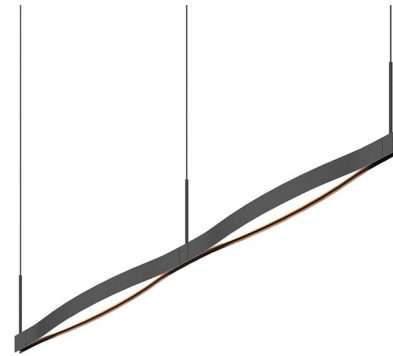

Lightology

lightology.com
866-954-4489
04-11-26

Project: _____

Company: _____

Location: _____ Fixture Type: _____

SPEC #: **SON830117**

Approved On: _____ Approved By: _____

Ola Linear Pendant By SONNEMAN

Description

The Ola Linear Pendant features a delicate bow-shaped frame. This softly flowing modular system of linear elements can be suspended individually or connected in multiple arrangements. Connected end to end they can form a continuous ribbon of light in a nearly limitless linear configuration. Available with an Optical Acrylic diffuser and a Satin Black to Satin White finish in three sizes. Dimmable via TRIAC or low-voltage electronic dimming. Includes 72 inch cords.

Specifications

COLOR . . . . . Acrylic
BODY FINISH . . . . . Satin Black
WATTAGE 24W
DIMMER . . . . . Low Voltage Electronic
DIMENSIONS . . . . . 55"L x 2.5"W x 7.5"H
INTEGRATED LED MODULE . . . . . 1 x LED/24W/120V LED

Technical Information

COLOR RENDERING . . . . . 90 CRI
LAMP COLOR 3000K
LUMENS/WATT 91.67
LUMINOUS FLUX . . . . . 2200 lumens

Shown in satin black / acrylic

CLICK TO VIEW PRODUCT

Notes: