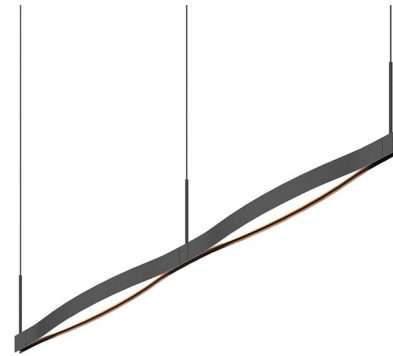

### Description

The Ola Linear Pendant features a delicate bow-shaped frame. This softly flowing modular system of linear elements can be suspended individually or connected in multiple arrangements. Connected end to end they can form a continuous ribbon of light in a nearly limitless linear configuration. Available with an Optical Acrylic diffuser and a Satin Black to Satin White finish in three sizes. Dimmable via TRIAC or low-voltage electronic dimming. Includes 72 inch cords.