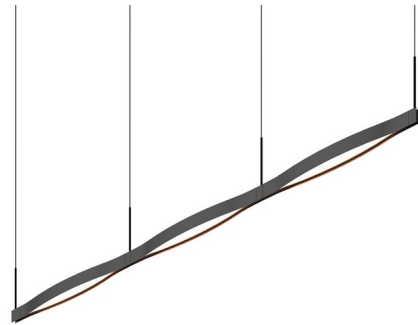

Lightology

lightology.com
866-954-4489
06-04-26

Project: _____

Company: _____

Location: _____ Fixture Type: _____

SPEC #: **SON830118**

Approved On: _____ Approved By: _____

Ola Linear Pendant By Sonneman

Description

The Ola Linear Pendant features a delicate bow-shaped frame. This softly flowing modular system of linear elements can be suspended individually or connected in multiple arrangements. Connected end to end they can form a continuous ribbon of light in a nearly limitless linear configuration. Available with an Optical Acrylic diffuser and a Satin Black to Satin White finish in three sizes. Dimmable via TRIAC or low-voltage electronic dimming. Includes 72 inch cords.

Specifications

COLOR . . . . . Acrylic
BODY FINISH . . . . . Satin Black
WATTAGE 36W
DIMMER . . . . . Low Voltage Electronic
DIMENSIONS . . . . . 82"L x 2.5"W x 7.5"H
INTEGRATED LED MODULE . . . . . 1 x LED/36W/120V LED

Technical Information

COLOR RENDERING . . . . . 90 CRI
LAMP COLOR 3000K
LUMENS/WATT 91.67
LUMINOUS FLUX . . . . . 3300 lumens

Shown in satin black / acrylic

CLICK TO VIEW PRODUCT

Notes: