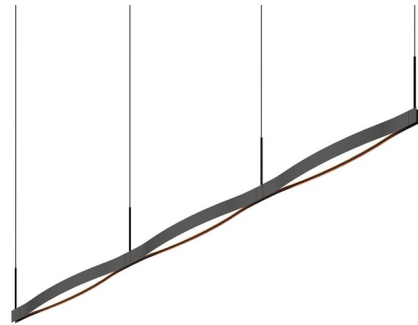

## Ola Linear Pendant By SONNEMAN

### Description

The Ola Linear Pendant features a delicate bow-shaped frame. This softly flowing modular system of linear elements can be suspended individually or connected in multiple arrangements. Connected end to end they can form a continuous ribbon of light in a nearly limitless linear configuration. Available with an Optical Acrylic diffuser and a Satin Black to Satin White finish in three sizes. Dimmable via TRIAC or low-voltage electronic dimming. Includes 72 inch cords.