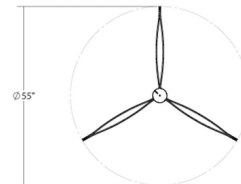

CLICK TO VIEW PRODUCT

Notes: