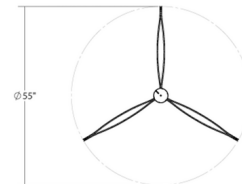

CLICK TO VIEW PRODUCT

Notes: