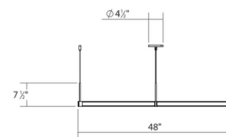

CLICK TO VIEW PRODUCT

Notes: