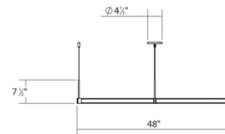

CLICK TO VIEW PRODUCT

Notes: