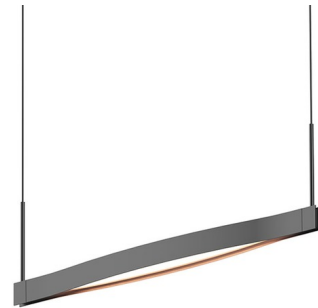

Description

The Ola Linear Pendant features a delicate bow-shaped frame. This softly flowing modular system of linear elements can be suspended individually or connected in multiple arrangements. Connected end to end they can form a continuous ribbon of light in a nearly limitless linear configuration. Available with an Optical Acrylic diffuser and a Satin Black to Satin White finish in three sizes. Dimmable via TRIAC or low-voltage electronic dimming. Includes 72 inch cords.

Specifications

COLOR Acrylic
BODY FINISH Satin Black
WATTAGE 12W
DIMMER Low Voltage Electronic
DIMENSIONS 28"L x 2.5"W x 7.5"H
INTEGRATED LED MODULE 1 x LED/12W/120V LED

Technical Information

COLOR RENDERING 90 CRI
LAMP COLOR 3000K
LUMENS/WATT 91.67
LUMINOUS FLUX 1100 lumens