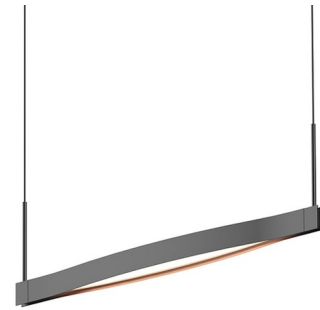

Description

The Ola Linear Pendant features a delicate bow-shaped frame. This softly flowing modular system of linear elements can be suspended individually or connected in multiple arrangements. Connected end to end they can form a continuous ribbon of light in a nearly limitless linear configuration. Available with an Optical Acrylic diffuser and a Satin Black to Satin White finish in three sizes. Dimmable via TRIAC or low-voltage electronic dimming. Includes 72 inch cords.

Specifications

COLOR Acrylic
BODY FINISH Satin Black
WATTAGE 12W
DIMMER Low Voltage Electronic
DIMENSIONS 28"L x 2.5"W x 7.5"H
INTEGRATED LED MODULE 1 x LED/12W/120V LED

Technical Information

COLOR RENDERING 90 CRI
LAMP COLOR 3000K
LUMENS/WATT 91.67
LUMINOUS FLUX 1100 lumens