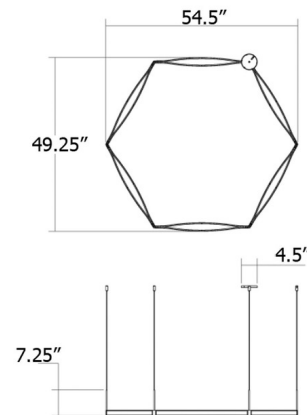

Shown in satin black / acrylic