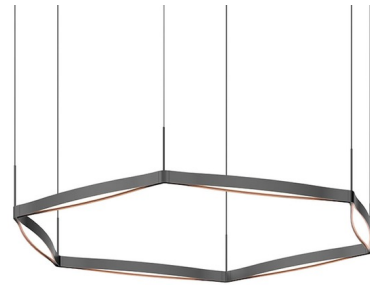

By Sonneman

Description

The Ola Single Ring Pendant has a delicate bow-shaped frame. This softly flowing modular system of linear elements can be suspended individually or connected in multiple arrangements. Connected end to end they can form a continuous ribbon of light in a nearly limitless linear configuration. Available with Optical Acrylic diffusers and a Satin Black to Satin White finish. Dimmable via TRIAC, 0-10V, or low-voltage electronic dimming. Includes 72 inch cables.

Specifications

COLOR	Acrylic
BODY FINISH	Satin Black
WATTAGE	432W
DIMMER	Low Voltage Electronic
DIMENSIONS	72"L x 54"W x 7.5"H
INTEGRATED LED MODULE	6 x LED/72W/120-277V LED

Technical Information

COLOR RENDERING	90 CRI
LAMP COLOR	3000K
LUMENS/WATT	91.67
LUMINOUS FLUX	6600 lumens