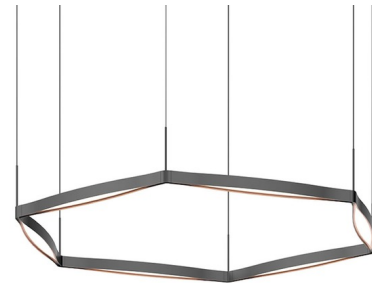

Description

The Ola Single Ring Pendant has a delicate bow-shaped frame. This softly flowing modular system of linear elements can be suspended individually or connected in multiple arrangements. Connected end to end they can form a continuous ribbon of light in a nearly limitless linear configuration. Available with Optical Acrylic diffusers and a Satin Black to Satin White finish. Dimmable via TRIAC, 0-10V, or low-voltage electronic dimming. Includes 72 inch cables.

Specifications

COLOR	Acrylic
BODY FINISH	Satin Black
WATTAGE	432W
DIMMER	Low Voltage Electronic
DIMENSIONS	72"L x 54"W x 7.5"H
INTEGRATED LED MODULE	6 x LED/72W/120-277V LED

Technical Information

COLOR RENDERING	90 CRI
LAMP COLOR	3000K
LUMENS/WATT	91.67
LUMINOUS FLUX	6600 lumens