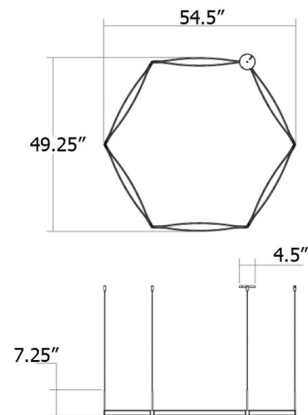

Shown in satin black / acrylic