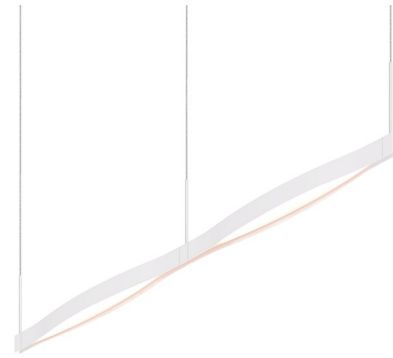

Lightology

lightology.com
866-954-4489
04-11-26

Project: _____

Company: _____

Location: _____ Fixture Type: _____

SPEC #: **SON830122**

Approved On: _____ Approved By: _____

Ola Linear Pendant By SONNEMAN

Description

The Ola Linear Pendant features a delicate bow-shaped frame. This softly flowing modular system of linear elements can be suspended individually or connected in multiple arrangements. Connected end to end they can form a continuous ribbon of light in a nearly limitless linear configuration. Available with an Optical Acrylic diffuser and a Satin Black to Satin White finish in three sizes. Dimmable via TRIAC or low-voltage electronic dimming. Includes 72 inch cords.

Specifications

COLOR . . . . . Acrylic
BODY FINISH . . . . . Satin White
WATTAGE 24W
DIMMER . . . . . Low Voltage Electronic
DIMENSIONS . . . . . 55"L x 2.5"W x 7.5"H
INTEGRATED LED MODULE . . . . . 1 x LED/24W/120V LED

Technical Information

COLOR RENDERING . . . . . 90 CRI
LAMP COLOR 3000K
LUMENS/WATT 91.67
LUMINOUS FLUX . . . . . 2200 lumens

Shown in satin white / acrylic

CLICK TO VIEW PRODUCT

Notes: