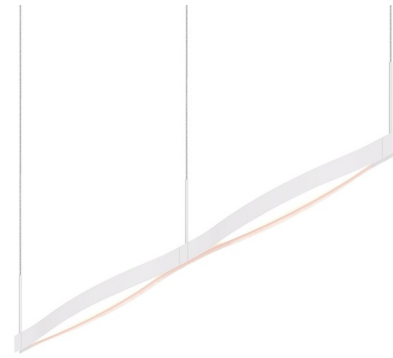

Lightology

lightology.com
866-954-4489
06-04-26

Project: _____

Company: _____

Location: _____ Fixture Type: _____

SPEC #: **SON830122**

Approved On: _____ Approved By: _____

Ola Linear Pendant

By Sonneman

Description

The Ola Linear Pendant features a delicate bow-shaped frame. This softly flowing modular system of linear elements can be suspended individually or connected in multiple arrangements. Connected end to end they can form a continuous ribbon of light in a nearly limitless linear configuration. Available with an Optical Acrylic diffuser and a Satin Black to Satin White finish in three sizes. Dimmable via TRIAC or low-voltage electronic dimming. Includes 72 inch cords.

Specifications

COLOR . . . . . Acrylic
BODY FINISH . . . . . Satin White
WATTAGE 24W
DIMMER . . . . . Low Voltage Electronic
DIMENSIONS . . . . . 55"L x 2.5"W x 7.5"H
INTEGRATED LED MODULE . . . . . 1 x LED/24W/120V LED

Technical Information

COLOR RENDERING . . . . . 90 CRI
LAMP COLOR 3000K
LUMENS/WATT 91.67
LUMINOUS FLUX . . . . . 2200 lumens

Shown in satin white / acrylic

CLICK TO VIEW PRODUCT

Notes: