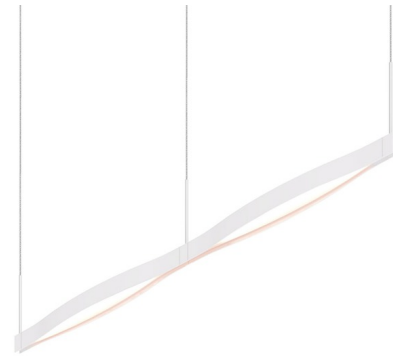

Lightology

lightology.com
866-954-4489
06-04-26

Project: _____

Company: _____

Location: _____ Fixture Type: _____

SPEC #: **SON830122**

Approved On: _____ Approved By: _____

Ola Linear Pendant By Sonneman

Description

The Ola Linear Pendant features a delicate bow-shaped frame. This softly flowing modular system of linear elements can be suspended individually or connected in multiple arrangements. Connected end to end they can form a continuous ribbon of light in a nearly limitless linear configuration. Available with an Optical Acrylic diffuser and a Satin Black to Satin White finish in three sizes. Dimmable via TRIAC or low-voltage electronic dimming. Includes 72 inch cords.

Specifications

COLOR . . . . . Acrylic
BODY FINISH . . . . . Satin White
WATTAGE 24W
DIMMER . . . . . Low Voltage Electronic
DIMENSIONS . . . . . 55"L x 2.5"W x 7.5"H
INTEGRATED LED MODULE . . . . . 1 x LED/24W/120V LED

Technical Information

COLOR RENDERING . . . . . 90 CRI
LAMP COLOR 3000K
LUMENS/WATT 91.67
LUMINOUS FLUX . . . . . 2200 lumens

Shown in satin white / acrylic

CLICK TO VIEW PRODUCT

Notes: