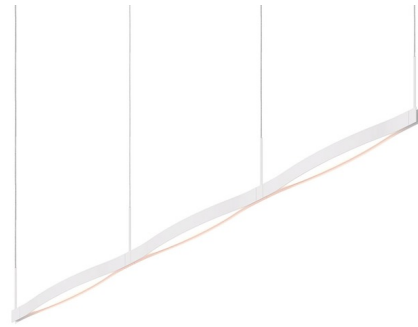

By Sonneman

Description

The Ola Linear Pendant features a delicate bow-shaped frame. This softly flowing modular system of linear elements can be suspended individually or connected in multiple arrangements. Connected end to end they can form a continuous ribbon of light in a nearly limitless linear configuration. Available with an Optical Acrylic diffuser and a Satin Black to Satin White finish in three sizes. Dimmable via TRIAC or low-voltage electronic dimming. Includes 72 inch cords.

Specifications

COLOR Acrylic
BODY FINISH Satin White
WATTAGE 36W
DIMMER Low Voltage Electronic
DIMENSIONS 82"L x 2.5"W x 7.5"H
INTEGRATED LED MODULE 1 x LED/36W/120V LED

Technical Information

COLOR RENDERING 90 CRI
LAMP COLOR 3000K
LUMENS/WATT 91.67
LUMINOUS FLUX 3300 lumens