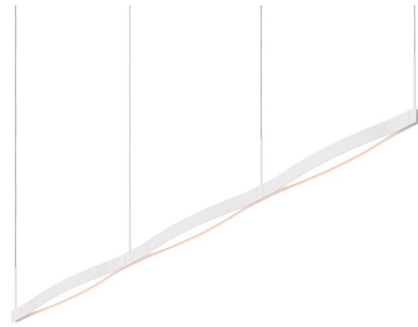

Description

The Ola Linear Pendant features a delicate bow-shaped frame. This softly flowing modular system of linear elements can be suspended individually or connected in multiple arrangements. Connected end to end they can form a continuous ribbon of light in a nearly limitless linear configuration. Available with an Optical Acrylic diffuser and a Satin Black to Satin White finish in three sizes. Dimmable via TRIAC or low-voltage electronic dimming. Includes 72 inch cords.

Shown in satin white / acrylic

Specifications

COLOR Acrylic
BODY FINISH Satin White
WATTAGE 36W
DIMMER Low Voltage Electronic
DIMENSIONS 82"L x 2.5"W x 7.5"H
INTEGRATED LED MODULE 1 x LED/36W/120V LED

Technical Information