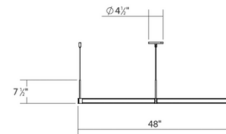

CLICK TO VIEW PRODUCT

Notes: