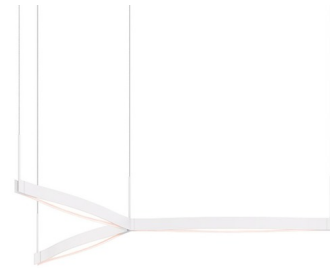

By Sonneman

Description

The Ola Tri-Star Pendant features a delicate bow-shaped frame. This softly flowing modular system of linear elements can be suspended individually or connected in multiple arrangements.

Connected end to end they can form a continuous ribbon of light in a nearly limitless linear configuration. Available with an Optical Acrylic diffuser and a Satin Black to Satin White finish. Includes 72 inch cords.

Specifications

COLOR	N/A
BODY FINISH	Satin White
WATTAGE	108W
DIMMER	Low Voltage Electronic
DIMENSIONS	72"L x 55"W x 7.5"H
INTEGRATED LED MODULE	3 x LED/36W/120V LED

Technical Information

COLOR RENDERING	90 CRI
LAMP COLOR	3000K
LUMENS/WATT	91.67
LUMINOUS FLUX	3300 lumens