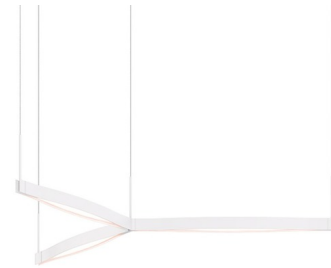

By Sonneman

Description

The Ola Tri-Star Pendant features a delicate bow-shaped frame. This softly flowing modular system of linear elements can be suspended individually or connected in multiple arrangements.

Connected end to end they can form a continuous ribbon of light in a nearly limitless linear configuration. Available with an Optical Acrylic diffuser and a Satin Black to Satin White finish. Includes 72 inch cords.

Specifications

COLOR	N/A
BODY FINISH	Satin White
WATTAGE	108W
DIMMER	Low Voltage Electronic
DIMENSIONS	72"L x 55"W x 7.5"H
INTEGRATED LED MODULE	3 x LED/36W/120V LED

Technical Information

COLOR RENDERING	90 CRI
LAMP COLOR	3000K
LUMENS/WATT	91.67
LUMINOUS FLUX	3300 lumens