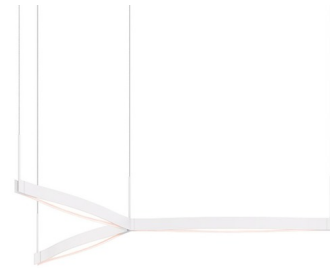

Description

The Ola Tri-Star Pendant features a delicate bow-shaped frame. This softly flowing modular system of linear elements can be suspended individually or connected in multiple arrangements. Connected end to end they can form a continuous ribbon of light in a nearly limitless linear configuration. Available with an Optical Acrylic diffuser and a Satin Black to Satin White finish. Includes 72 inch cords.

Specifications

COLOR	N/A
BODY FINISH	Satin White
WATTAGE	108W
DIMMER	Low Voltage Electronic
DIMENSIONS	72"L x 55"W x 7.5"H
INTEGRATED LED MODULE	3 x LED/36W/120V LED

Technical Information

COLOR RENDERING	90 CRI
LAMP COLOR	3000K
LUMENS/WATT	91.67
LUMINOUS FLUX	3300 lumens