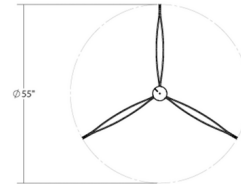

CLICK TO VIEW PRODUCT

Notes: