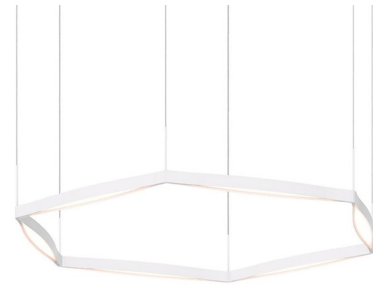

By SONNEMAN

Description

The Ola Single Ring Pendant has a delicate bow-shaped frame. This softly flowing modular system of linear elements can be suspended individually or connected in multiple arrangements. Connected end to end they can form a continuous ribbon of light in a nearly limitless linear configuration. Available with Optical Acrylic diffusers and a Satin Black to Satin White finish. Dimmable via TRIAC, 0-10V, or low-voltage electronic dimming. Includes 72 inch cables.

Specifications

COLOR Acrylic
BODY FINISH Satin White
WATTAGE 432W
DIMMER Low Voltage Electronic
DIMENSIONS 72"L x 54"W x 7.5"H
INTEGRATED LED MODULE 6 x LED/72W/120-277V LED

Technical Information

COLOR RENDERING 90 CRI
LAMP COLOR 3000K
LUMENS/WATT 91.67
LUMINOUS FLUX 6600 lumens