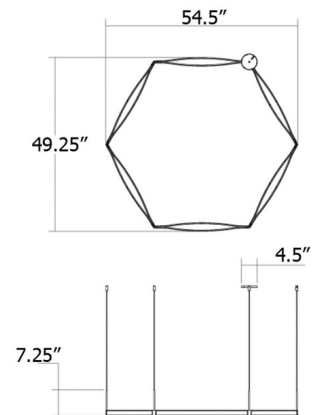

Shown in satin white / acrylic