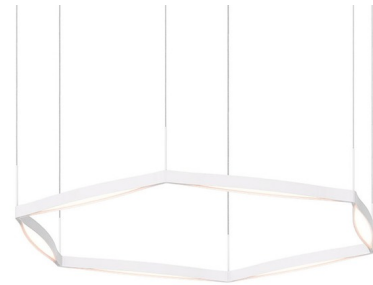

Description

The Ola Single Ring Pendant has a delicate bow-shaped frame. This softly flowing modular system of linear elements can be suspended individually or connected in multiple arrangements. Connected end to end they can form a continuous ribbon of light in a nearly limitless linear configuration. Available with Optical Acrylic diffusers and a Satin Black to Satin White finish. Dimmable via TRIAC, 0-10V, or low-voltage electronic dimming. Includes 72 inch cables.

Specifications

COLOR	Acrylic
BODY FINISH	Satin White
WATTAGE	432W
DIMMER	Low Voltage Electronic
DIMENSIONS	72"L x 54"W x 7.5"H
INTEGRATED LED MODULE	6 x LED/72W/120-277V LED

Technical Information

COLOR RENDERING	90 CRI
LAMP COLOR	3000K
LUMENS/WATT	91.67
LUMINOUS FLUX	6600 lumens