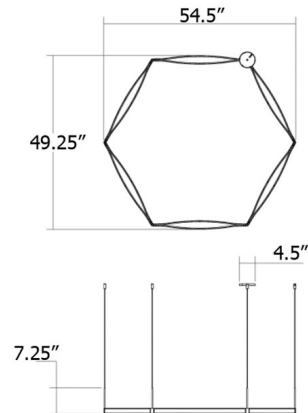

Shown in satin white / acrylic