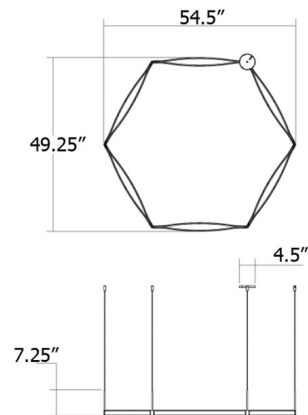

Shown in satin white / acrylic