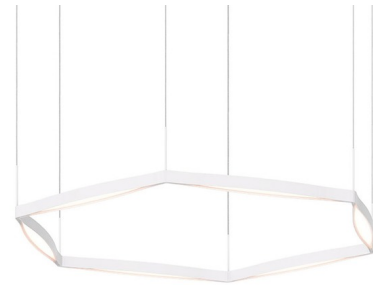

Lightology

lightology.com
866-954-4489
06-04-26

Project: _____

Company: _____

Location: _____ Fixture Type: _____

SPEC #: **SON830126**

Approved On: _____ Approved By: _____

Ola Single Ring Pendant By Sonneman

Description

The Ola Single Ring Pendant has a delicate bow-shaped frame. This softly flowing modular system of linear elements can be suspended individually or connected in multiple arrangements. Connected end to end they can form a continuous ribbon of light in a nearly limitless linear configuration. Available with Optical Acrylic diffusers and a Satin Black to Satin White finish. Dimmable via TRIAC, 0-10V, or low-voltage electronic dimming. Includes 72 inch cables.

Specifications

COLOR	Acrylic
BODY FINISH	Satin White
WATTAGE	432W
DIMMER	Low Voltage Electronic
DIMENSIONS	72"L x 54"W x 7.5"H
INTEGRATED LED MODULE	6 x LED/72W/120-277V LED

Technical Information

COLOR RENDERING	90 CRI
LAMP COLOR	3000K
LUMENS/WATT	91.67
LUMINOUS FLUX	6600 lumens