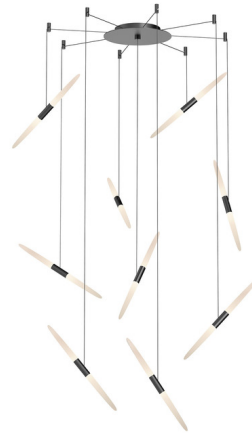

## Ballet Swag Pendant By SONNEMAN

### Description

The Ballet Swag Pendant features softly tapered acrylic forms radiating LED illumination. Asymmetrically counterbalanced, these double tapered elements are arranged in a symmetrical cluster to form a dazzling luminous dance of interactivity. Mounted individually to the ceiling in a radial pattern allows for scaling of the diameter of the fixture.

Shown in satin black / frosted

CLICK TO VIEW PRODUCT

Notes: