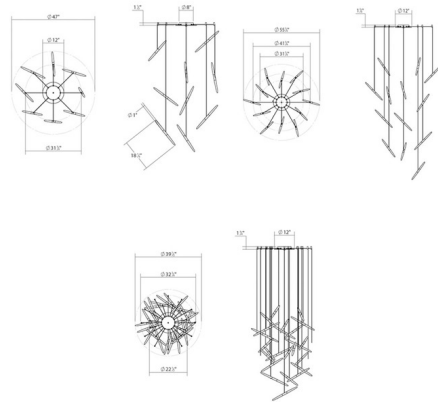

CLICK TO VIEW PRODUCT

Notes: