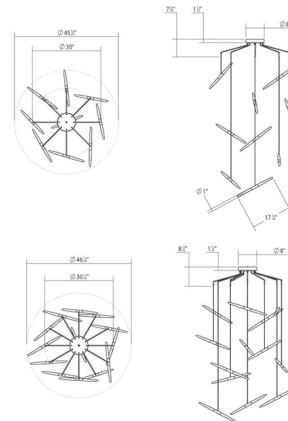

CLICK TO VIEW PRODUCT

Notes: